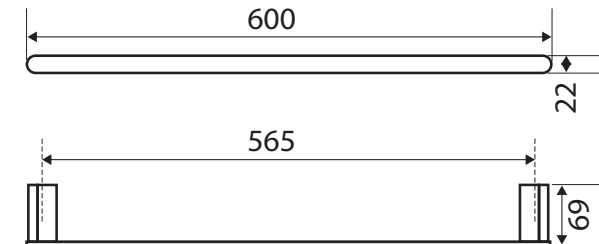

Lincoln

600MM SINGLE TOWEL RAIL

Features

- Made from brass and zinc
- Fixed length rail (not removable or adjustable)
- High-strength mounting brackets
- Matching mixers and showers available

Please Note: These products may have a visible Fienza or Watermark logo.

While we aim to ensure specifications are correct at the time of publication, Fienza reserves the right to make modifications without prior notice. Physical colour may vary from image shown. All measurements are shown in millimetres. Always use physical product measurements for mark-ups and roughing-in as the technical drawing may differ from actual product received.