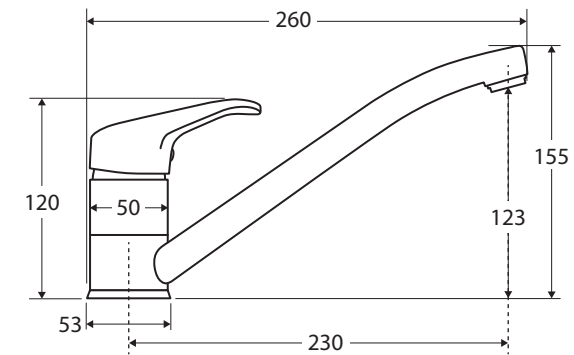

Loop SINK MIXER

Features

- Looped handle design
- Swivel function
- Designed for kitchen and laundry
- Made from solid brass
- 40 mm cartridge
- PEX split-resistant flexible hoses
- **WELS 5 Star rated, 6L/min**

Please note: This product may have a visible Fienza or Watermark logo.

Available in

Polished Chrome
212105

Cleaning & Care

- Regularly clean with mild soapy water using a microfibre cloth.
- In highly polluted or coastal locations, we recommend cleaning 2-3 times per week.
- Do not use harsh detergents, bleach, cream cleaners or citrus based cleaners. These substances are abrasive and will damage the surface.
- Do not use undue pressure and wipe in one direction only.

While we aim to ensure specifications are correct at the time of publication, Fienza reserves the right to make modifications without prior notice. Physical colour may vary from image shown. All measurements are shown in millimetres. Always use physical product measurements for mark-ups and roughing-in as the technical drawing may differ from actual product received.