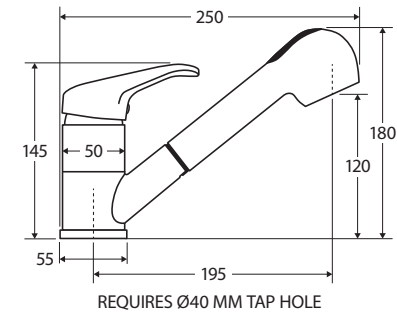

Loop SPRAY SINK MIXER

Features

- Looped handle design
- Pull-out spray head, ideal for washing vegetables
- Swivel function
- Designed for kitchen use
- Made from solid brass
- 40 mm cartridge
- PEX split-resistant flexible hoses
- Requires 40 mm diameter tap hole for installation
- **WELS 4 Star rated, 7L/min**

Please note: This product has a visible Watermark logo on the back of the mixer body.

Available in

Polished Chrome
212106

Cleaning & Care

- Regularly clean with mild soapy water using a microfibre cloth.
- In highly polluted or coastal locations, we recommend cleaning 2-3 times per week.
- Do not use harsh detergents, bleach, cream cleaners or citrus based cleaners. These substances are abrasive and will damage the surface.
- Do not use undue pressure and wipe in one direction only.

While we aim to ensure specifications are correct at the time of publication, Fienza reserves the right to make modifications without prior notice. Physical colour may vary from image shown. All measurements are shown in millimetres. Always use physical product measurements for mark-ups and roughing-in as the technical drawing may differ from actual product received.