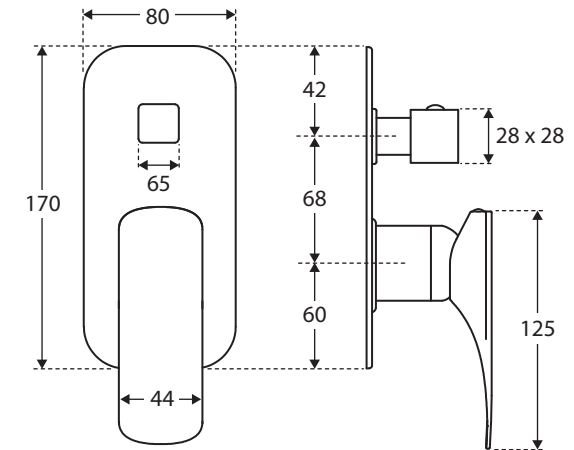

Luciana®

WALL DIVERTER MIXER

Features

- Slim profile handle, sleek modern design
- Designed for shower and bath
- Made from solid brass
- Quality European cartridge (35 mm)

Please note: This product may have a visible Fienza or Watermark logo.

While we aim to ensure specifications are correct at the time of publication, Fienza reserves the right to make modifications without prior notice. Physical colour may vary from image shown. All measurements are shown in millimetres. Always use physical product measurements for mark-ups and roughing-in as the technical drawing may differ from actual product received.