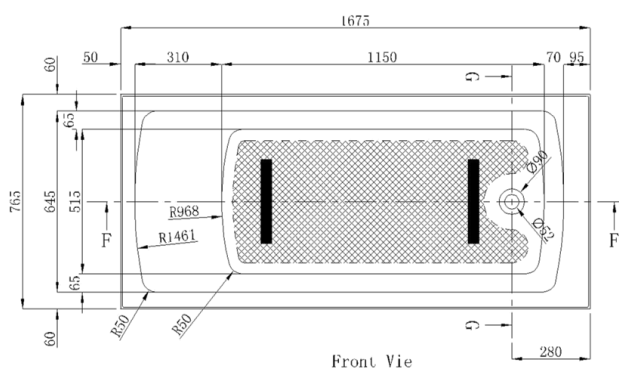

Monterosso 1675 Inset Bath

MON1675B

Features

LUCITE cross linked sanitary grade acrylic sheet- Australian White

30mm wide edge

25 product replacement warranty

40mm waste required

Finish

Gloss White

Dimensions

1675L x 765W x 420H

Warranty

• 25 Year Product Replacement Warranty

Enlarged Drawing A