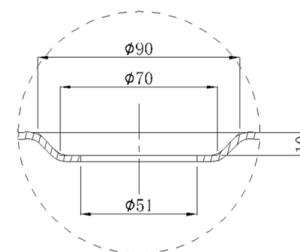

Monterosso 1675 Inset Bath

MON1675B

Features

LUCITE cross linked sanitary grade acrylic sheet- Australian White

30mm wide edge

25 product replacement warranty

40mm waste required

Finish

Gloss White

Dimensions

1675L x 765W x 420H

Warranty

• 25 Year Product Replacement Warranty

Enlarged Drawing A