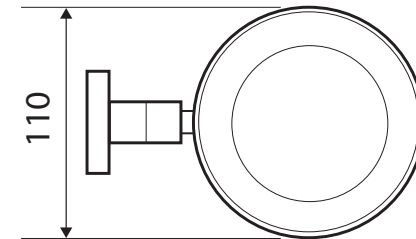

Michelle

GLASS SOAP DISH

Features

- Clear glass dish
- Made from stainless steel
- High-strength mounting brackets

Please Note: This product may have a visible Fienza or Watermark logo.

Available in

Chrome
82706

While we aim to ensure specifications are correct at the time of publication, Fienza reserves the right to make modifications without prior notice. Physical colour may vary from image shown. All measurements are shown in millimetres. Always use physical product measurements for mark-ups and roughing-in as the technical drawing may differ from actual product received.