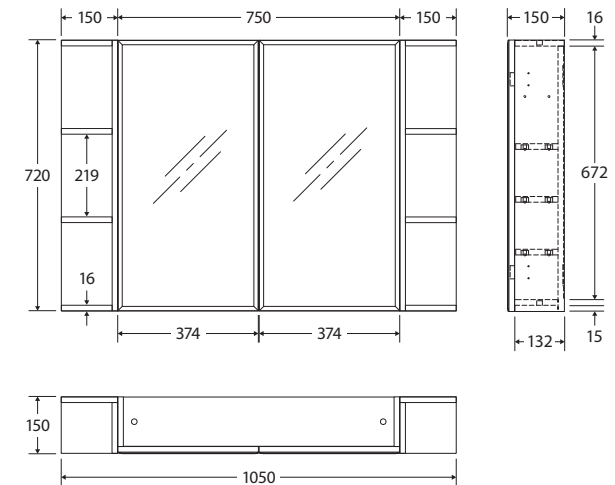

Bevel Edge MIRROR CABINET

750MM, 2 SIDE SHELVES

Features

- 5 mm thick glass with bevel edge
- Copper free mirror treated with resin emulsion paint to protect against corrosion
- Soft-close doors with overhang fingerpull
- Three internal board shelves
- Made from E1 MDF board with a 2-Pac gloss white finish
- Strong 16 mm thick backing board

Easy to install: with high quality backing boards, fixings can be placed anywhere through the back of the cabinet.

Available in

Gloss White
BSS105

Cleaning & Care

- Clean mirrors with a combination of 30% methylated spirits to 70% water and a soft cloth designed for use on glass surfaces.
- Clean cabinet with mild soapy water using a clean, soft cloth.
- Do not use harsh detergents, bleach, abrasive cleaners or cream/wax cleaners. These substances can result in scratches and/or deposit build-ups that will affect the appearance.
- Avoid placing hot objects, such as hair straighteners, on any surface as these will cause discolouration and marking.
- Spills of hair dye, after-shave lotion, nail polish and remover, aerosol spray and other harsh chemicals should be removed immediately to prevent damage and discolouration.

While we aim to ensure specifications are correct at the time of publication, Fienza reserves the right to make modifications without prior notice. Physical colour may vary from image shown. All measurements are shown in millimetres. For MDF cabinetry, please allow +/- 5 mm tolerance per 1000 mm for manufacturing variance in straightness. Always use physical product measurements for mark-ups and roughing-in as the technical drawing may differ from actual product received.