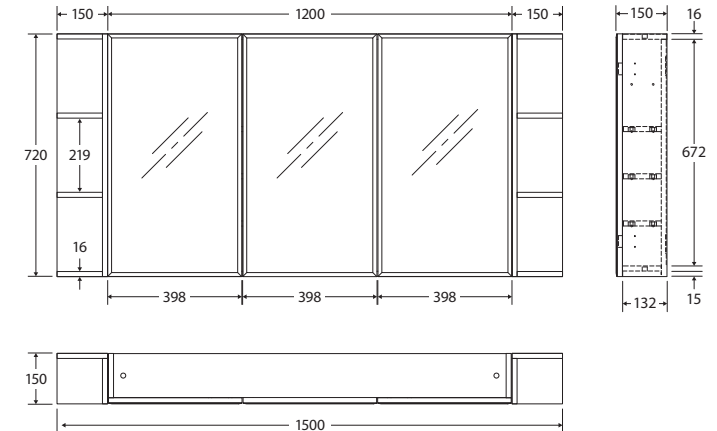

Bevel Edge MIRROR CABINET

1200MM, 2 SIDE SHELVES

Features

- 5 mm thick glass with bevel edge
- Copper free mirror treated with resin emulsion paint to protect against corrosion
- Soft-close doors with overhang fingerpull
- Three internal board shelves
- Made from E1 MDF board with a 2-Pac gloss white finish
- Strong 16 mm thick backing board

Easy to install: with high quality backing boards, fixings can be placed anywhere through the back of the cabinet.

Available in

Gloss White
BSS150

Cleaning & Care

- Clean mirrors with a combination of 30% methylated spirits to 70% water and a soft cloth designed for use on glass surfaces.
- Clean cabinet with mild soapy water using a clean, soft cloth.
- Do not use harsh detergents, bleach, abrasive cleaners or cream/wax cleaners. These substances can result in scratches and/or deposit build-ups that will affect the appearance.
- Avoid placing hot objects, such as hair straighteners, on any surface as these will cause discolouration and marking.
- Spills of hair dye, after-shave lotion, nail polish and remover, aerosol spray and other harsh chemicals should be removed immediately to prevent damage and discolouration.

While we aim to ensure specifications are correct at the time of publication, Fienza reserves the right to make modifications without prior notice. Physical colour may vary from image shown. All measurements are shown in millimetres. For MDF cabinetry, please allow +/- 5 mm tolerance per 1000 mm for manufacturing variance in straightness. Always use physical product measurements for mark-ups and roughing-in as the technical drawing may differ from actual product received.