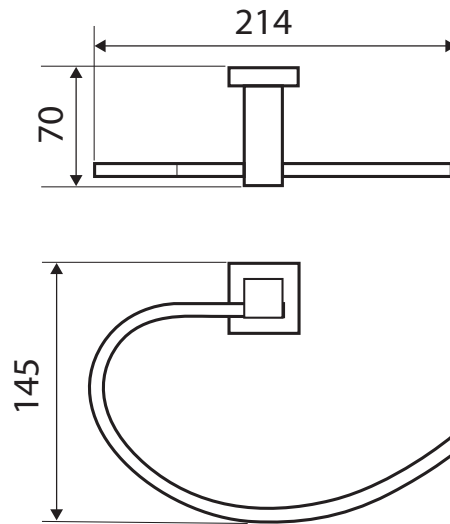

Modena

HAND TOWEL HOLDER

Features

- Made from solid brass
- High-strength mounting brackets

Please Note: This product may have a visible Fienza or Watermark logo.

Available in

Chrome
83002

Cleaning & Care

While we aim to ensure specifications are correct at the time of publication, Fienza reserves the right to make modifications without prior notice. Physical colour may vary from image shown. All measurements are shown in millimetres. Always use physical product measurements for mark-ups and roughing-in as the technical drawing may differ from actual product received.