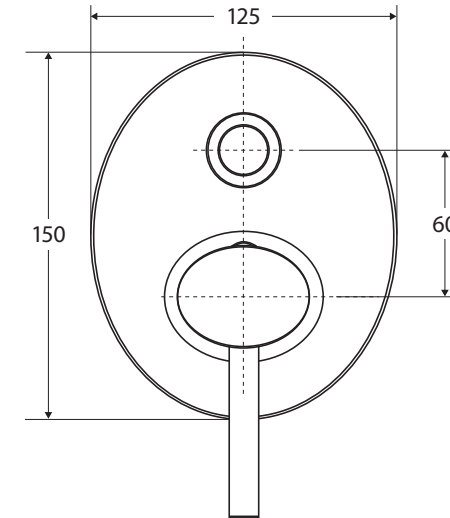

### Features

- Designed for shower and bath
- Made from solid brass
- 35 mm cartridge

**Please note:** This product may have a visible Fienza or Watermark logo.

While we aim to ensure specifications are correct at the time of publication, Fienza reserves the right to make modifications without prior notice. Physical colour may vary from image shown. All measurements are shown in millimetres. Always use physical product measurements for mark-ups and roughing-in as the technical drawing may differ from actual product received.