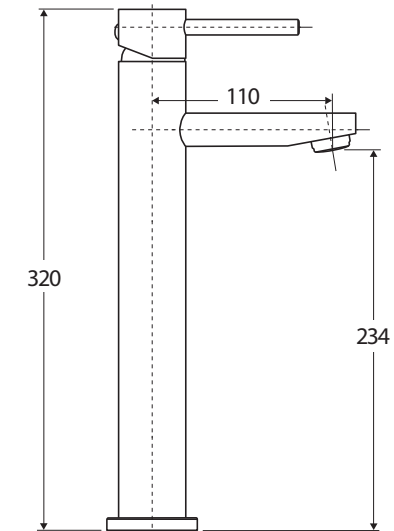

Ovalie TALL BASIN MIXER

Features

- Oval shape design
- Fixed position
- Made from solid brass
- 35 mm cartridge
- **WELS 5 Star rated, 5L/min**

Please note: This product may have a visible Fienza or Watermark logo.

While we aim to ensure specifications are correct at the time of publication, Fienza reserves the right to make modifications without prior notice. Physical colour may vary from image shown. All measurements are shown in millimetres. Always use physical product measurements for mark-ups and roughing-in as the technical drawing may differ from actual product received.