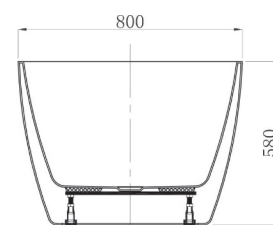

POSITANO 1600

Freestanding Bath

POS1600FB

Features

- Manufactured from 100% Lucite Crosslinked Acrylic Sheet
- Adjustable Legs on Robust Frame
- 20mm Edge
- 40mm Waste Required

Finish

Gloss White

Dimensions

1600mm L x 800mm W x 580mm H

Warranty

- 25 Year Product Replacement Warranty
- 1 Year Labour