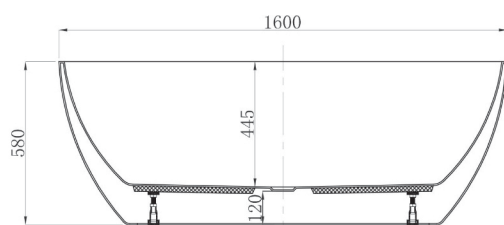

POSITANO 1600

Freestanding Bath

POS1600FB

Features

- Manufactured from 100% Lucite Crosslinked Acrylic Sheet
- Adjustable Legs on Robust Frame
- 20mm Edge
- 40mm Waste Required

Finish

Gloss White

Dimensions

1600mm L x 800mm W x 580mm H

Warranty

- 25 Year Product Replacement Warranty
- 1 Year Labour