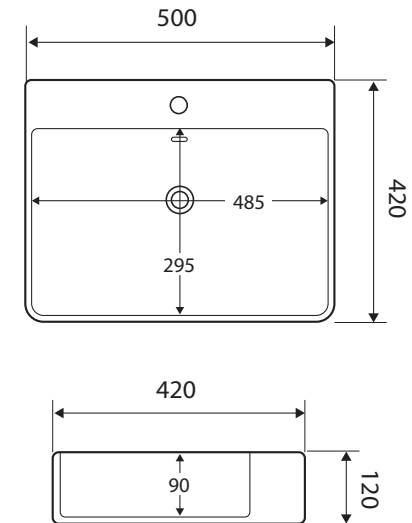

Petra

ABOVE COUNTER BASIN

Features

- Fully vitreous china
- Glazed on the back side
- Requires 32 mm waste with overflow (not included)
- Capacity: 5 litres

Available in

Gloss White
1 Tap Hole
RB2173

Gloss White
3 Tap Holes
RB2173-3

While we aim to ensure specifications are correct at the time of publication, Fienza reserves the right to make modifications without prior notice. Physical colour may vary from image shown. All measurements are shown in millimetres. For ceramic products, please allow +/- 10 mm tolerance for manufacturing variance. Always use physical product measurements for mark-ups and roughing-in as the technical drawing may differ from actual product received.