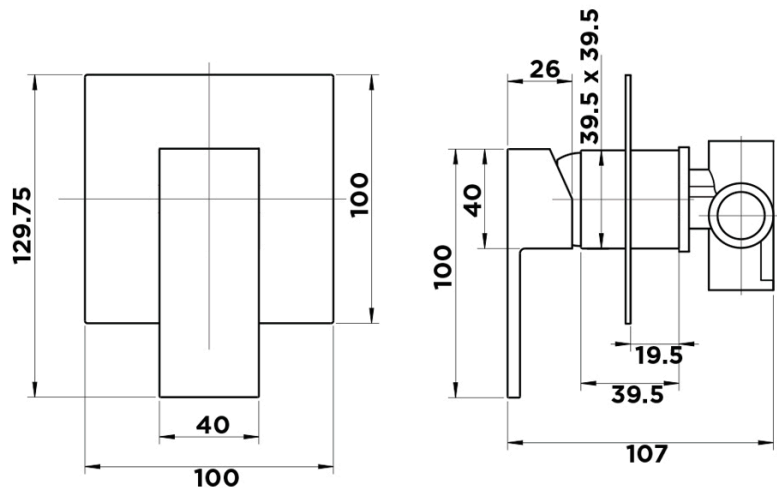

KUBOS SHOWER MIXER

A BRAND BY

BRASSHARDS

— GROUP —