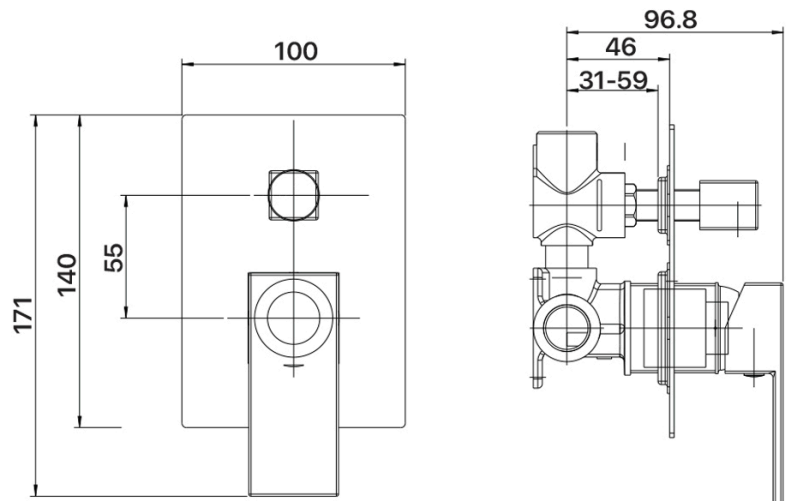

A BRAND BY

BRASSHARDS

— GROUP —