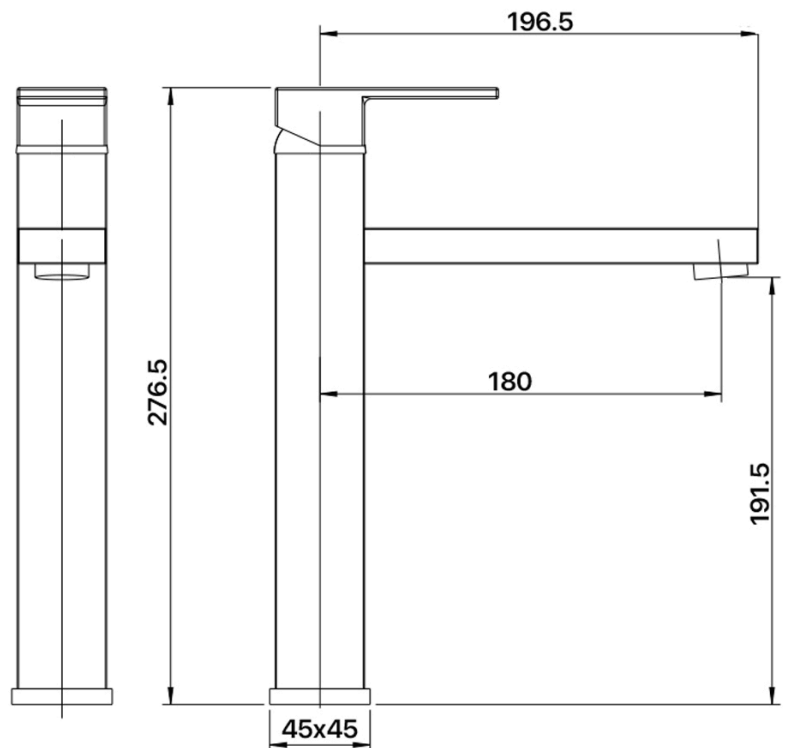

MIXXX

tapware & accessories

THYME COLLECTION

Item Code: 11SL167CL

Finish: Chrome

WELS Rating: 5 Star 6L/min

Cartridge: 35mm German
Ceramic Disc Cartridge

Pressure Rating: 1500kPa

Operating Temp: 1-80°C

Tails: European SOFTPEX

Corrosion Resistant Tails

Material: Brass

Warranty: 20 Years

20

YEAR WARRANTY

Other Finishes

Matt
Black

THYME TOWER VESSEL MIXER

A BRAND BY

BRASSHARDS

— GROUP —