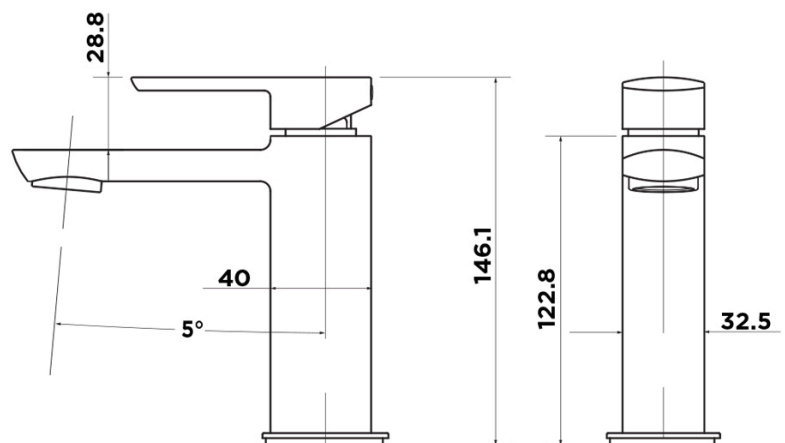

MIXXX

tapware & accessories

BERRY COLLECTION

Item Code: 11SL360CL

Finish: Chrome

WELS Rating: 5 Star 6L/min

Cartridge: 25mm Ceramic Disc Cartridge

Pressure Rating: 1500kPa

Operating Temp: 1-80°C

Tails: PEX Stainless Steel Tails

Material: Brass

Warranty: 20 Years

20

YEAR WARRANTY

BERRY BASIN MIXER

A BRAND BY

BRASSHARDS

— GROUP —

www.mixxtapware.com.au | info@mixxtapware.com.au | 1800 657 697