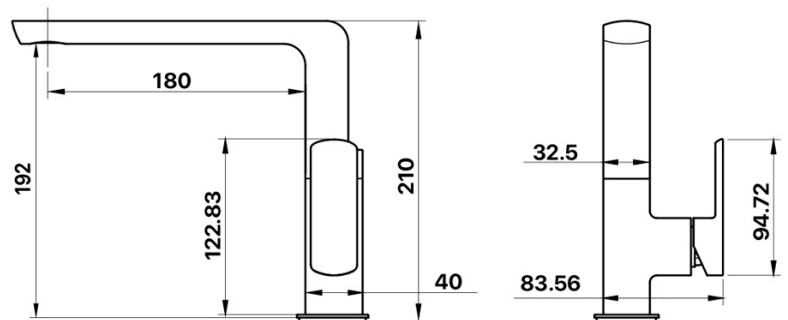

MIXXX

tapware & accessories

BERRY COLLECTION

Item Code: 11SL361CL

Finish: Chrome

WELS Rating: 5 Star 6L/min

Cartridge: 25mm Ceramic Disc Cartridge

Pressure Rating: 1500kPa

Operating Temp: 1-80°C

Tails: PEX Stainless Steel Tails

Material: Brass

Warranty: 20 Years

20

YEAR WARRANTY

BERRY SINK MIXER

A BRAND BY

BRASSHARDS

— GROUP —