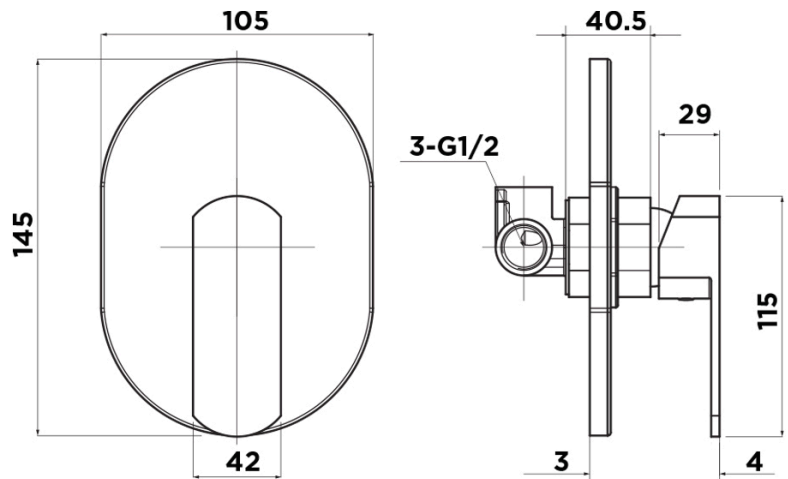

MIXXX

tapware & accessories

BERRY COLLECTION

Item Code: 11SL362C

Finish: Chrome

Cartridge: 35mm Ceramic Disc Cartridge

Pressure Rating: 1500kPa

Operating Temp: 1-80°C

Material: Brass

Warranty: 20 Years

20

YEAR WARRANTY

BERRY SHOWER MIXER

A BRAND BY

BRASSHARDS

— GROUP —

www.mixxtapware.com.au | info@mixxtapware.com.au | 1800 657 697