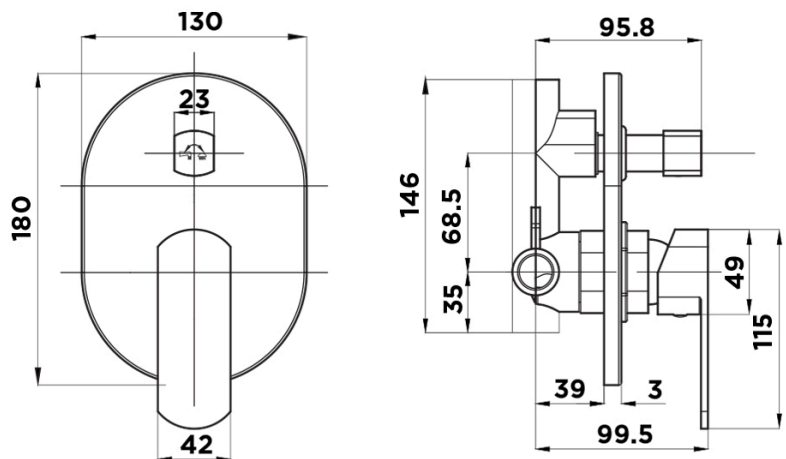

MIXX

tapware & accessories

BERRY SHOWER DIVERTER MIXER

BERRY COLLECTION

Item Code: 11SL364C
Finish: Chrome
Cartridge: 35mm Ceramic Disc Cartridge
Pressure Rating: 1500kPa
Operating Temp: 1-80°C
Material: Brass
Warranty: 20 Years
Additional Notes:
• 90° Rotating Diverter Mechanism