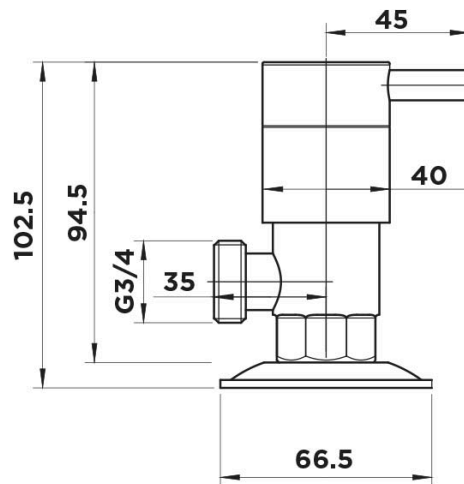

tapware & accessories

SPRUCE COLLECTION

Item Code: 11SL556C

Finish: Chrome

Operating Temp: 1-80°C

Material: Brass

Warranty: 20 Years

Additional Notes:

- German ceramic disc spindles
- 1/4 turn function

SPRUCE LEVER 1/4 TURN C/DISC WASHING MACHINE TAPS

A BRAND BY

BRASSHARDS
— GROUP —