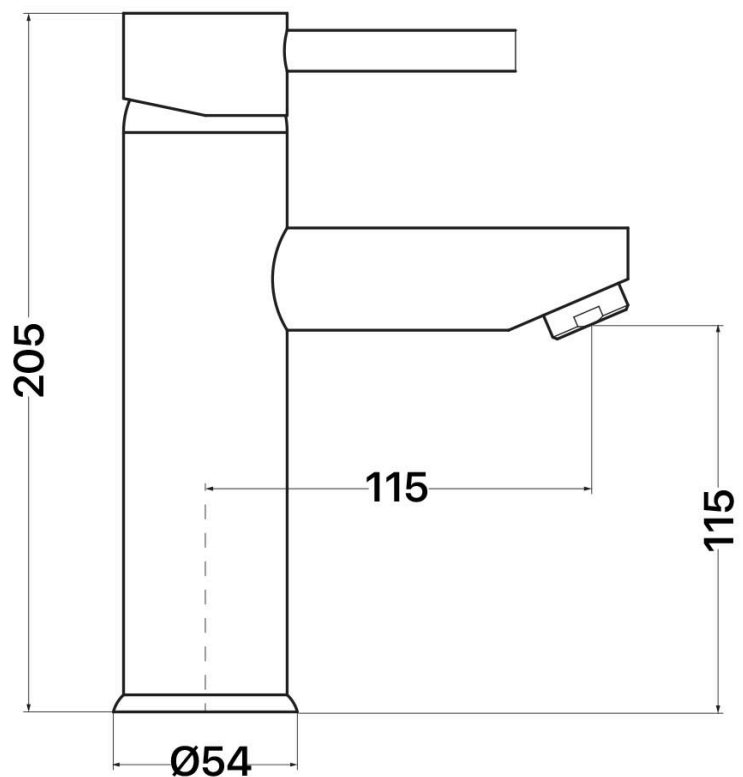

MIXXX

tapware & accessories

COCOA COLLECTION

Item Code: 11SL650CL

Finish: Chrome

WELS Rating: 5 Star 6L/min

Cartridge: 40mm Ceramic
Disc Cartridge

Pressure Rating: 1500kPa

Tails: European SOFTPEX
Corrosion Resistant Tails

Material: Brass

Warranty: 20 Years

20

YEAR WARRANTY

COCOA UPRIGHT BASIN MIXER

A BRAND BY

BRASSHARDS

— GROUP —