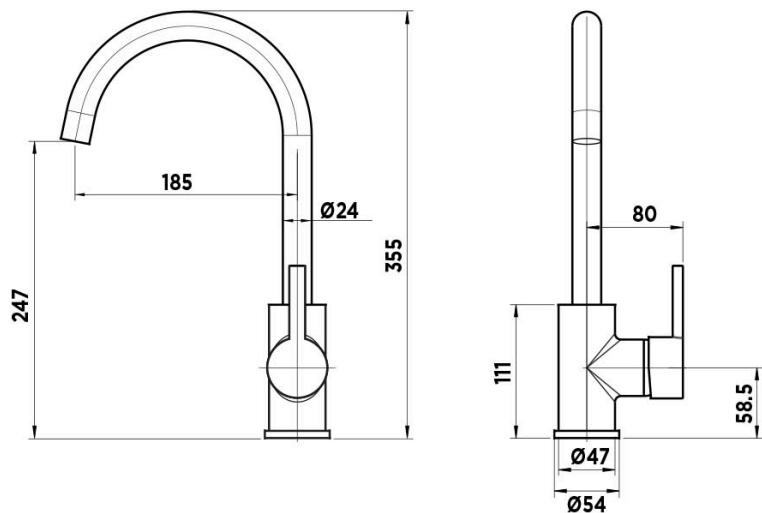

MIXXX

tapware & accessories

COCOA COLLECTION

Item Code: 11SL651CL

Finish: Chrome

WELS Rating: 6 Star 4.5L/min

Cartridge: 40mm Ceramic
Disc Cartridge

Pressure Rating: 1500kPa

Tails: European SOFTPEX
Corrosion Resistant Tails

Material: Brass

Warranty: 20 Years

20

YEAR WARRANTY

COCOA GOOSENECK SINK MIXER

A BRAND BY

BRASSHARDS

— GROUP —