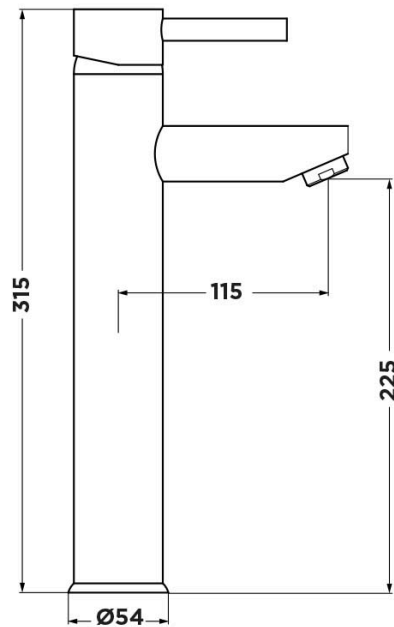

MIXXX

tapware & accessories

COCOA COLLECTION

Item Code: 11SL653CL

Finish: Chrome

WELS Rating: 5 Star 6L/min

Cartridge: 40mm Ceramic
Disc Cartridge

Pressure Rating: 1500kPa

Tails: European SOFTPEX
Corrosion Resistant Tails

Material: Brass

Warranty: 20 Years

20

YEAR WARRANTY

COCOA TOWER VESSEL MIXER

A BRAND BY

BRASSHARDS

— GROUP —