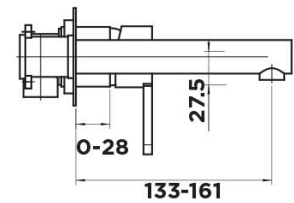

COCOA WALL PLATE MIXER

A BRAND BY
BRASSHARDS
— GROUP —