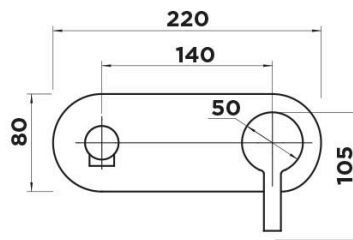

COCOA WALL PLATE MIXER

A BRAND BY
BRASSHARDS
— GROUP —