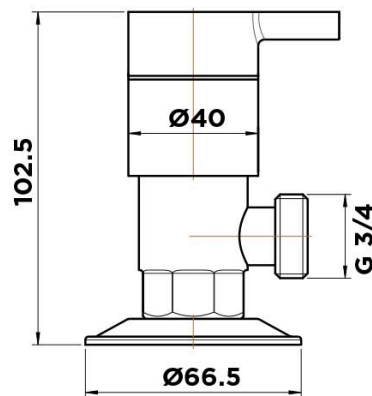

MIXX

tapware & accessories

COCOA COLLECTION

Item Code: 11SL662C

Finish: Chrome

Pressure Rating: 1500kPa

Operating Temp: 1-80°C

Material: Brass

Warranty: 20 Years

Additional Notes:

- 1/4 Turn Ceramic Disc Spindles
- Contra Rotating Handles

COCOA LEVER 1/4 TURN C/DISC WASHING MACHINE TAPS

A BRAND BY
BRASSHARDS
— GROUP —