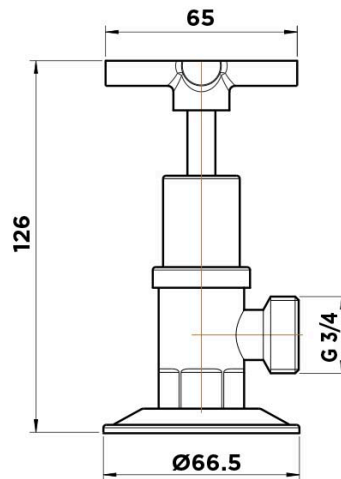

COCOA CROSS HANDLE WASHING MACHINE TAPS

A BRAND BY
BRASSHARDS
— GROUP —