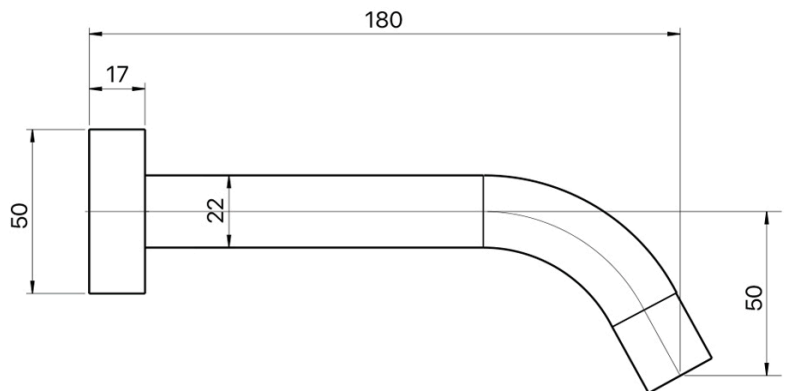

A BRAND BY

BRASSHARDS

— GROUP —