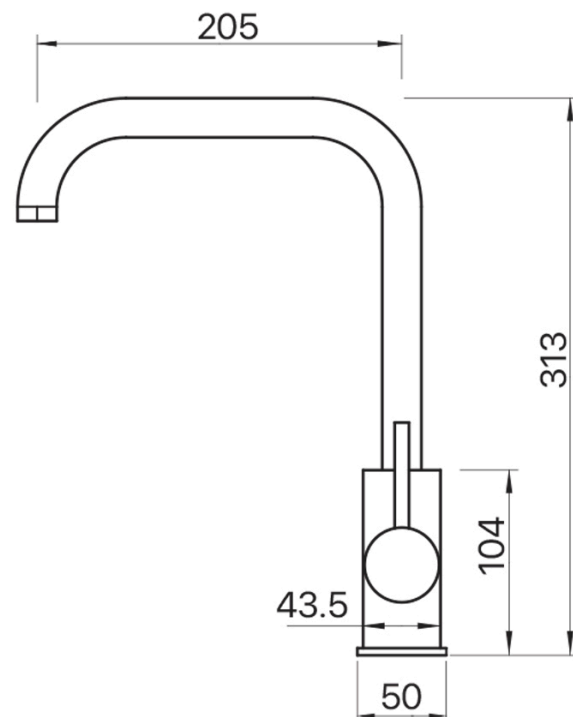

ANISE GOOSENECK SINK MIXER

A BRAND BY

BRASSHARDS

— GROUP —