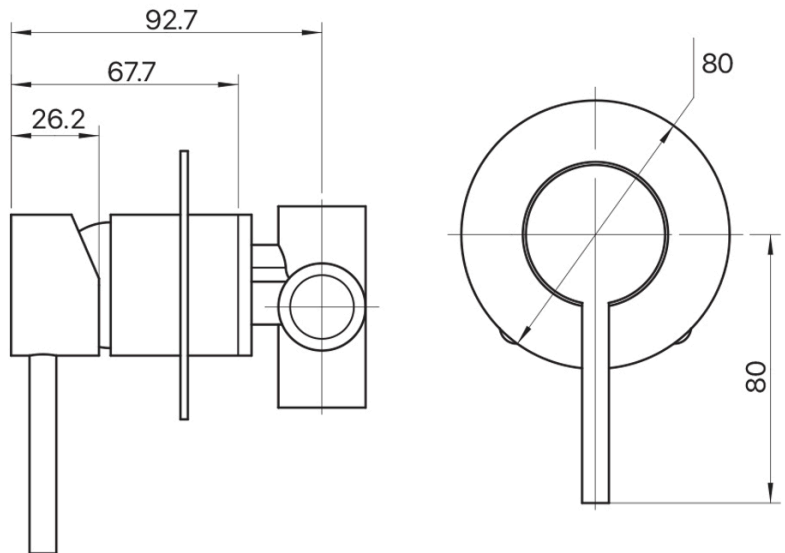

ANISE SHOWER MIXER

A BRAND BY

BRASSHARDS
— GROUP —