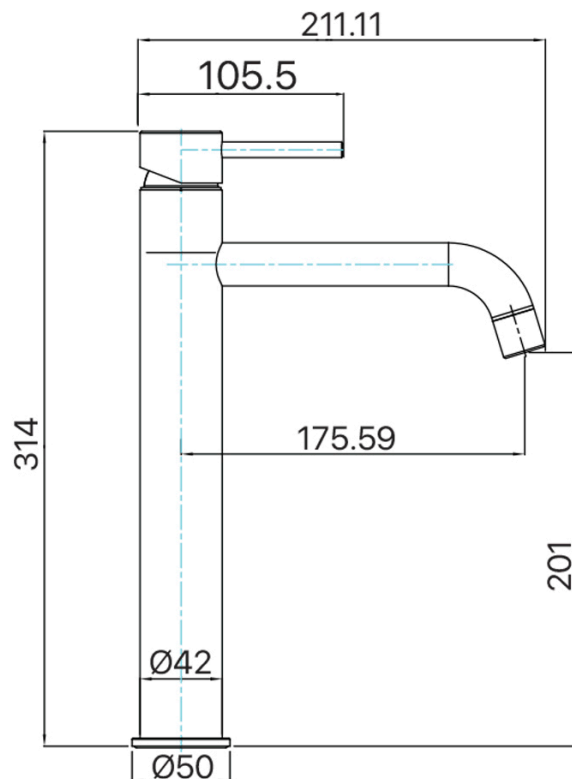

ANISE TOWER VESSEL MIXER

A BRAND BY

BRASSHARDS

— GROUP —