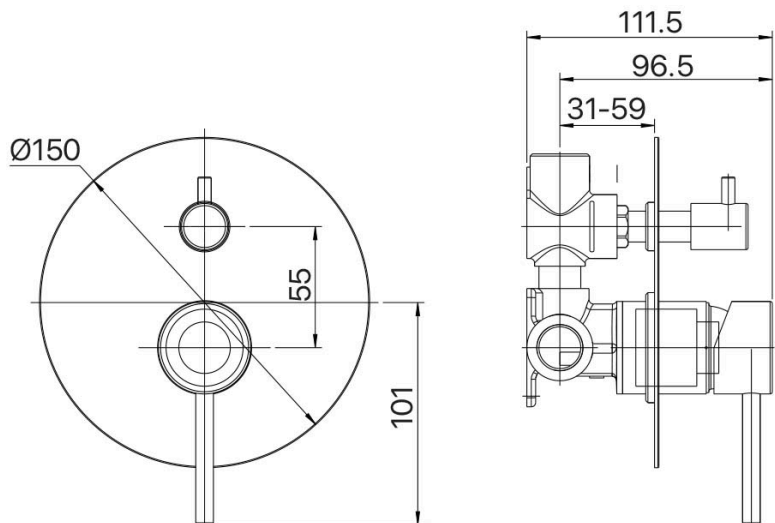

MIXX

tapware & accessories

ANISE COLLECTION

Item Code: 11SL754C

Finish: Chrome

Cartridge: 35mm German Ceramic Disc Cartridge

Pressure Rating: 1500kPa

Operating Temp: 1-80°C

Material: Brass

Warranty: 20 Years

Additional Notes:

- 90° Rotating Diverter Mechanism

20

YEAR WARRANTY

Other Finishes

Brushed
Brass

Brushed
Nickel

Matt
Black

ANISE SHOWER DIVERTER MIXER

A BRAND BY

BRASSHARDS

— GROUP —