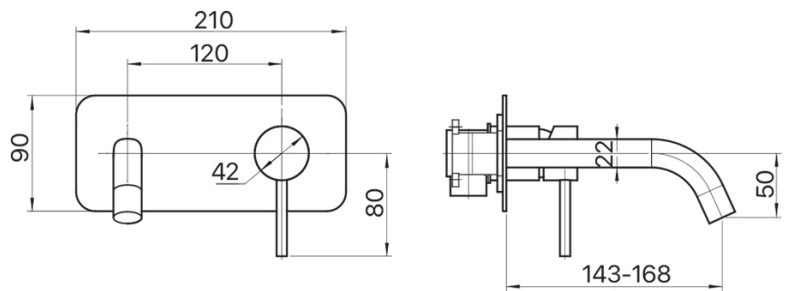

ANISE WALL PLATE MIXER

A BRAND BY

BRASSHARDS

— GROUP —