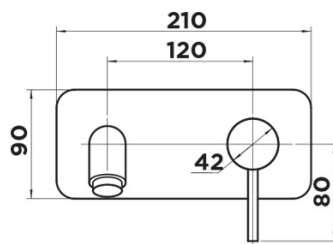

ANISE WALL TUB MIXER

A BRAND BY

BRASSHARDS

— GROUP —