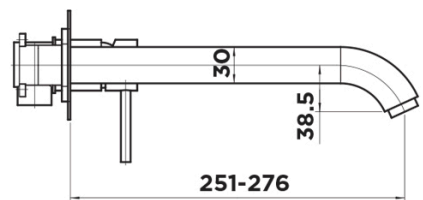

ANISE WALL TUB MIXER

A BRAND BY

BRASSHARDS

— GROUP —