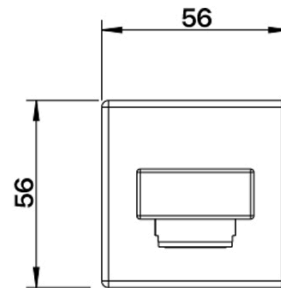

SAGE 200MM BATH SPOUT

A BRAND BY

BRASSHARDS
— GROUP —