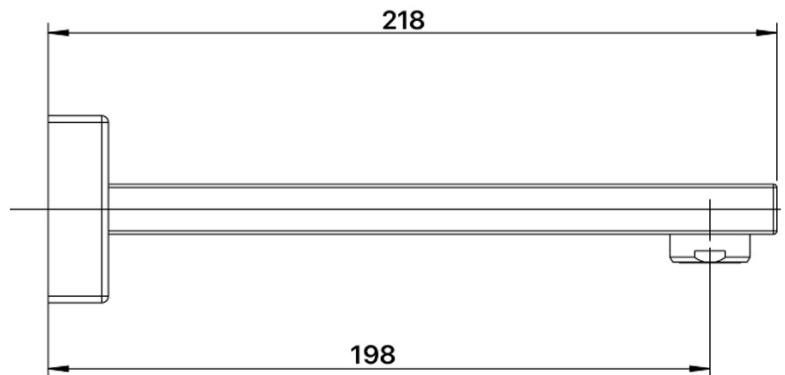

tapware & accessories

SAGE COLLECTION

Item Code: 11SL900C
Finish: Chrome
Operating Temp: 1-80°C
Material: Brass
Warranty: 10 Years
Additional Notes:
• 200mm Length

Other Finishes

Brushed
Nickel

Gun
Metal

Matt
Black

SAGE 200MM BATH SPOUT

A BRAND BY

BRASSHARDS
— GROUP —