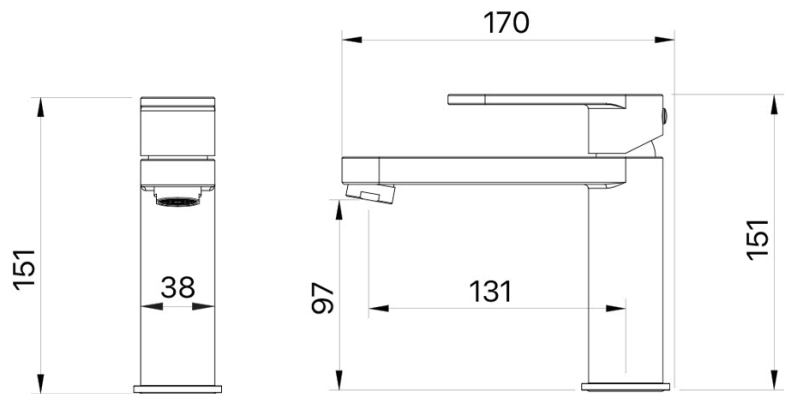

SAFFRON BASIN MIXER

A BRAND BY

BRASSHARDS

— GROUP —