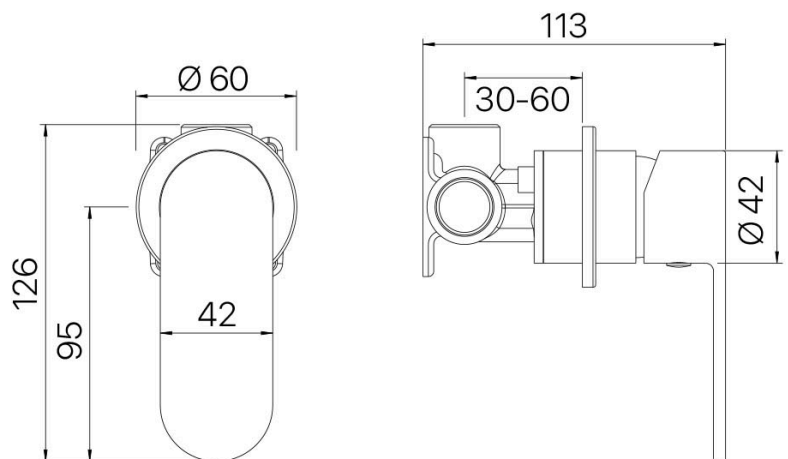

SAFFRON SHOWER MIXER

A BRAND BY

BRASSHARDS
— GROUP —