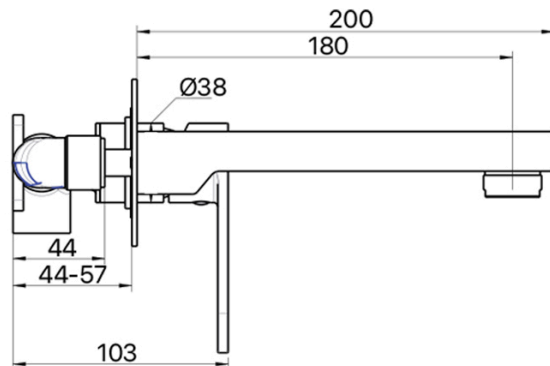

SAFFRON WALL PLATE MIXER

A BRAND BY

BRASSHARDS

— GROUP —