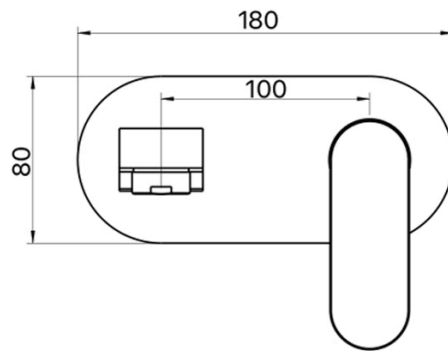

SAFFRON WALL PLATE MIXER

A BRAND BY

BRASSHARDS

— GROUP —