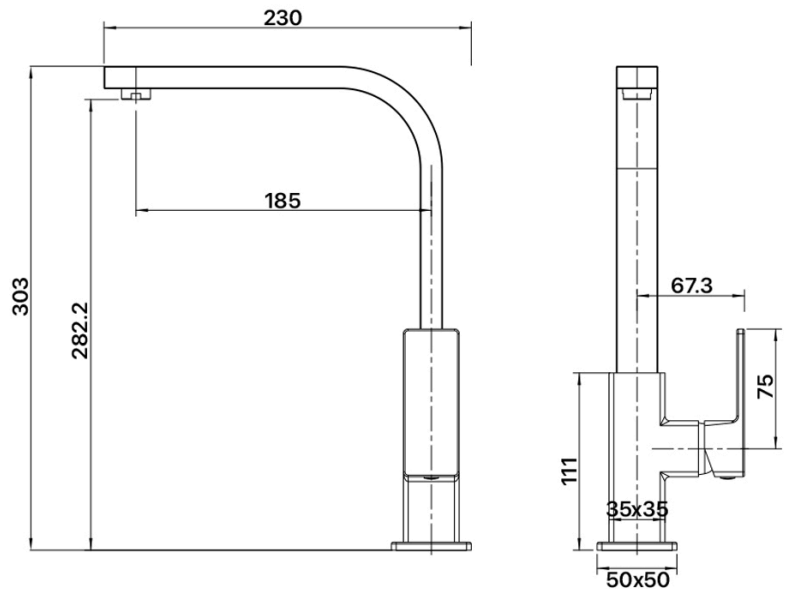

SAGE SINK MIXER

A BRAND BY

BRASSHARDS

— GROUP —