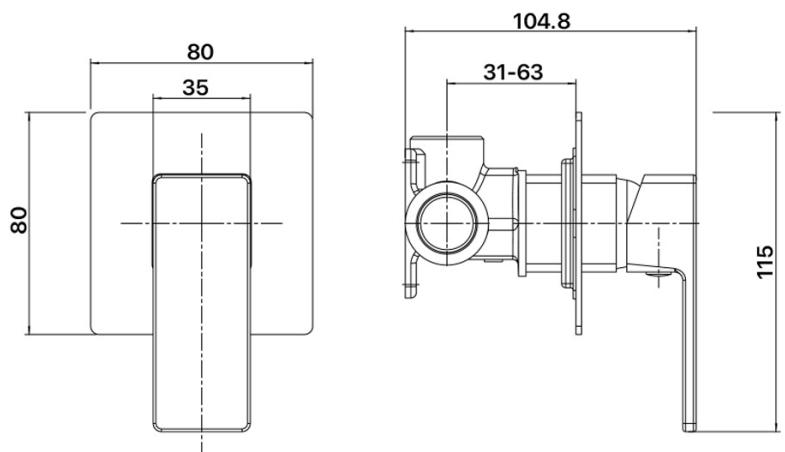

A BRAND BY

BRASSHARDS

— GROUP —