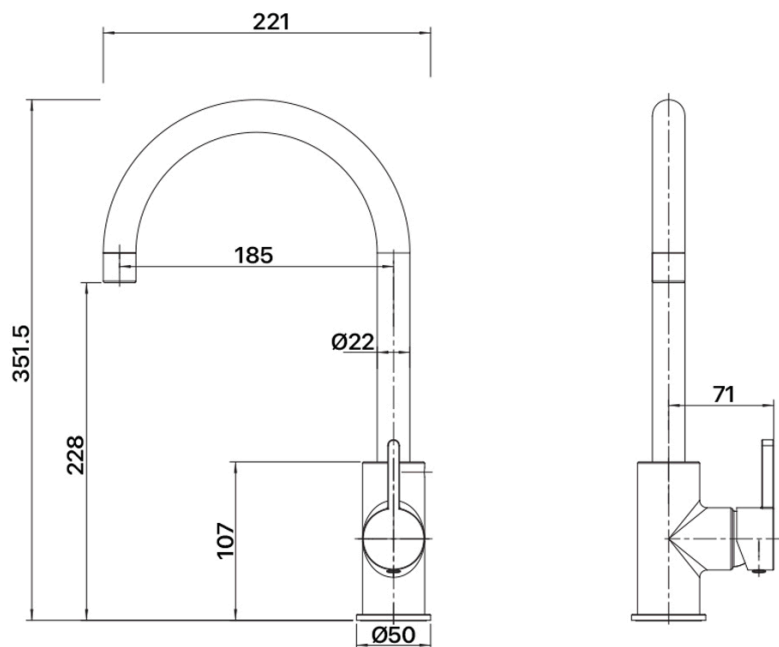

ALOE SINK MIXER

A BRAND BY

BRASSHARDS

— GROUP —