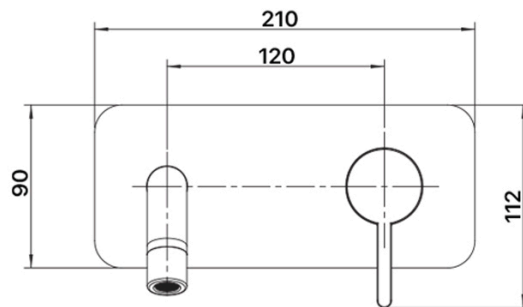

ALOE WALL PLATE MIXER

A BRAND BY

BRASSHARDS

— GROUP —