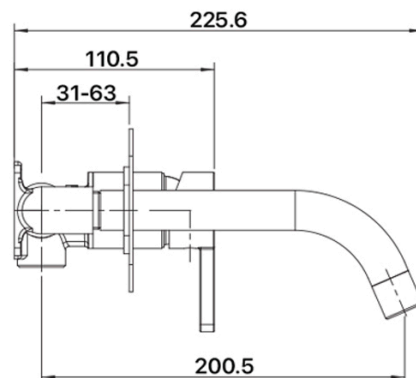

ALOE WALL PLATE MIXER

A BRAND BY

BRASSHARDS

— GROUP —