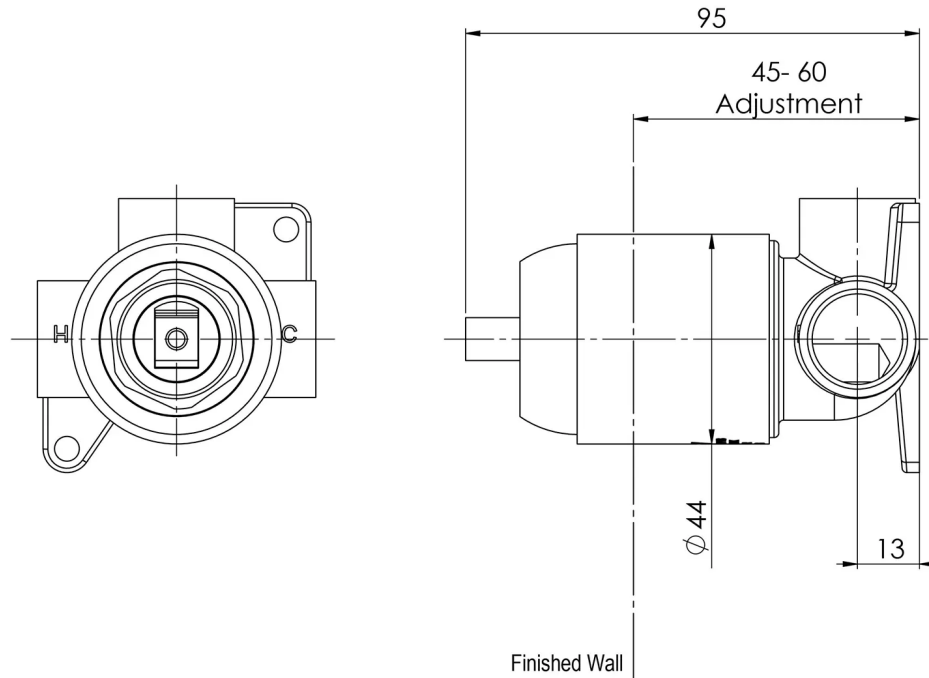

ARLO

BUILDERS SHOWER / WALL MIXER BODY ONLY

SPECIFICATIONS

AVAILABLE IN

150-7804-00
Chrome

150-7804-40
Brushed Nickel

150-7804-10
Matte Black

150-7804-12
Brushed Gold

Please visit <https://www.phoenixtapware.com.au/warranty> to view the full warranty

While we aim to ensure the specifications shown are correct at time of printing, Phoenix Tapware reserves the right to make modifications without prior notice. Always use the physical product measurements for mark-ups and roughing-in as the line drawing shown may differ from the actual product over time. All measurements are shown in millimetres. Colours may vary from image shown.