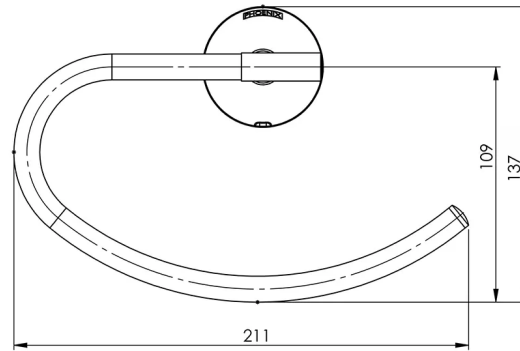

IVY

IVY HAND TOWEL HOLDER

SPECIFICATIONS

AVAILABLE IN

YV893 CHR
Chrome

INFORMATION

MAINTENANCE AND CARE:

- All surfaces should be cleaned with mild liquid detergent or soap and water.
- Do not use cream cleaners or citrus based cleaning products, as they are abrasive.
- Use of unsuitable cleaning agents may damage the surface.
- Any damage caused in this way will not be covered by warranty.

Please visit <https://www.phoenixtapware.com.au/warranty> to view the full warranty

While we aim to ensure the specifications shown are correct at time of printing, Phoenix Tapware reserves the right to make modifications without prior notice. Always use the physical product measurements for mark-ups and roughing-in as the line drawing shown may differ from the actual product over time. All measurements are shown in millimetres. Colours may vary from image shown.

Ph: +61 3 9780 4200
30/05/2023
phoenixtapware.com.au