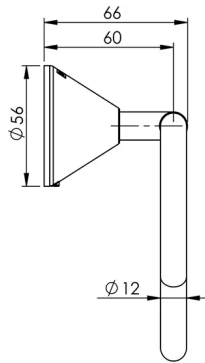

IVY

IVY HAND TOWEL HOLDER

SPECIFICATIONS

AVAILABLE IN

YV893 CHR
Chrome