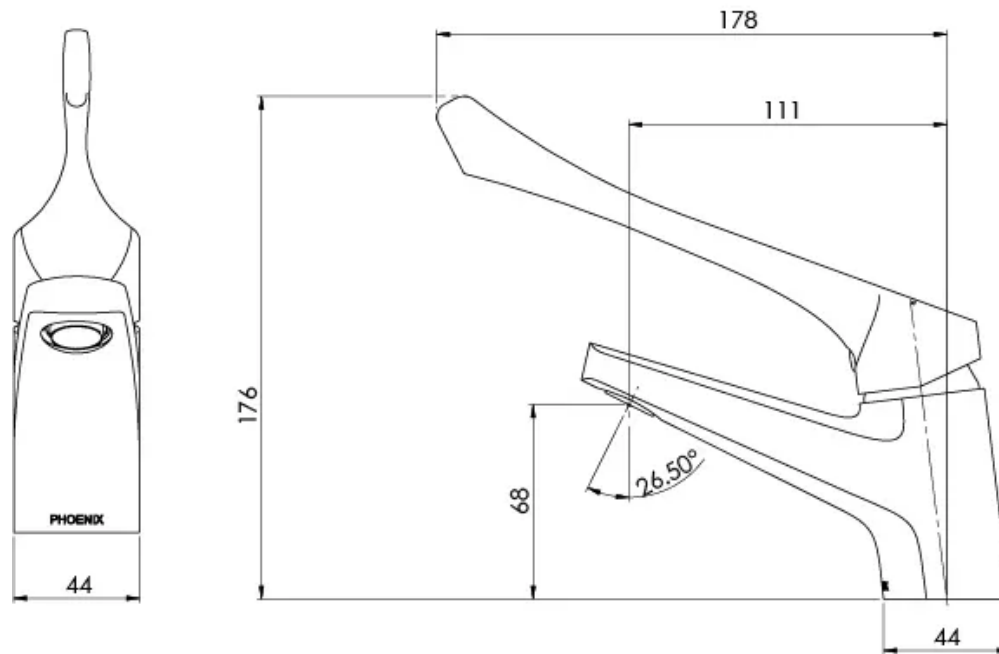

IVY MKII EXTENDED

IVY MKII EXTENDED HANDLE FIXED BASIN MIXER

SPECIFICATIONS

AVAILABLE IN

155-7700-00
Chrome

INFORMATION

Temperature Rating
1 - 75°C

Pressure Rating
150 - 500kPa

Please visit <https://www.phoenixtapware.com.au/warranty> to view the full warranty

While we aim to ensure the specifications shown are correct at time of printing, Phoenix Tapware reserves the right to make modifications without prior notice. Always use the physical product measurements for mark-ups and roughing-in as the line drawing shown may differ from the actual product over time. All measurements are shown in millimetres. Colours may vary from image shown.