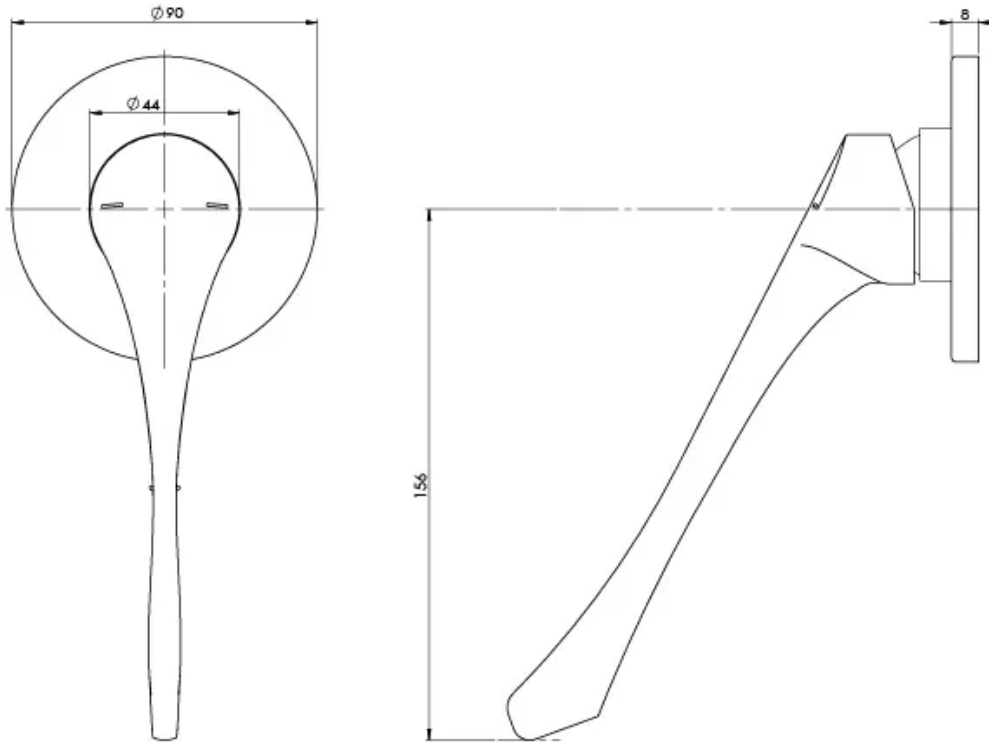

IVY MKII EXTENDED

IVY MKII EXTENDED HANDLE SHOWER / WALL MIXER TRIM KIT

SPECIFICATIONS

AVAILABLE IN

155-7805-00
Chrome

INFORMATION

Temperature Rating
1 - 75°C

Pressure Rating
150 - 500kPa