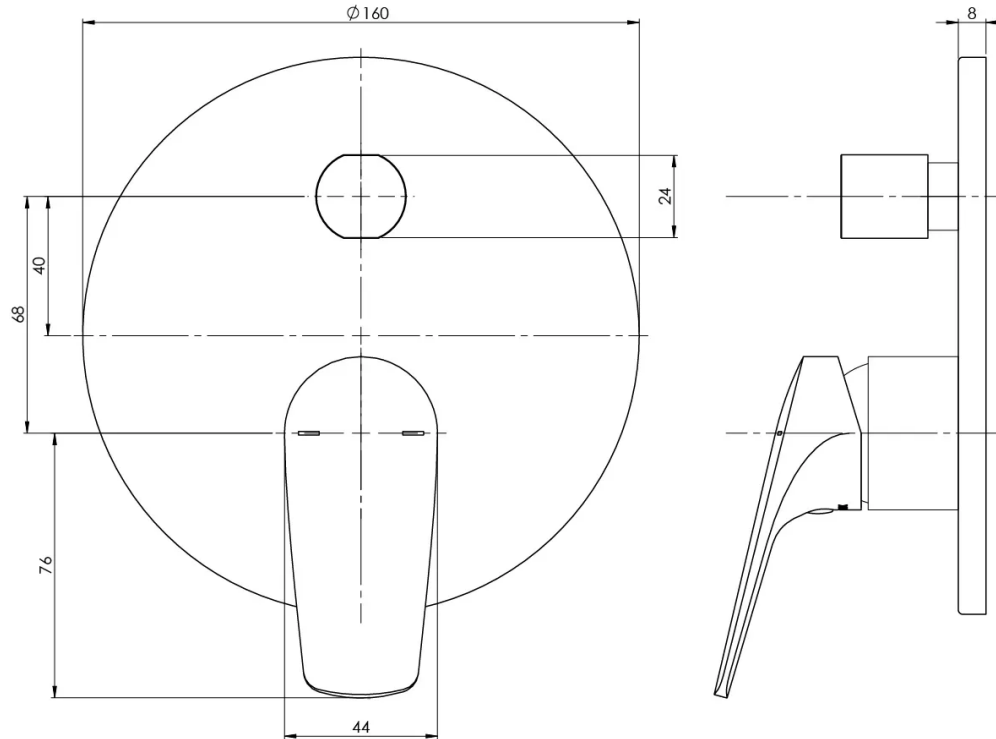

IVY MKII

IVY MKII SHOWER / BATH DIVERTER MIXER TRIM KIT

SPECIFICATIONS

AVAILABLE IN

154-7940-00
Chrome

154-7940-10
Matte Black

INFORMATION

Temperature Rating
1 - 75°C

Please visit <https://www.phoenixtapware.com.au/warranty> to view the full warranty

While we aim to ensure the specifications shown are correct at time of printing, Phoenix Tapware reserves the right to make modifications without prior notice. Always use the physical product measurements for mark-ups and roughing-in as the line drawing shown may differ from the actual product over time. All measurements are shown in millimetres. Colours may vary from image shown.