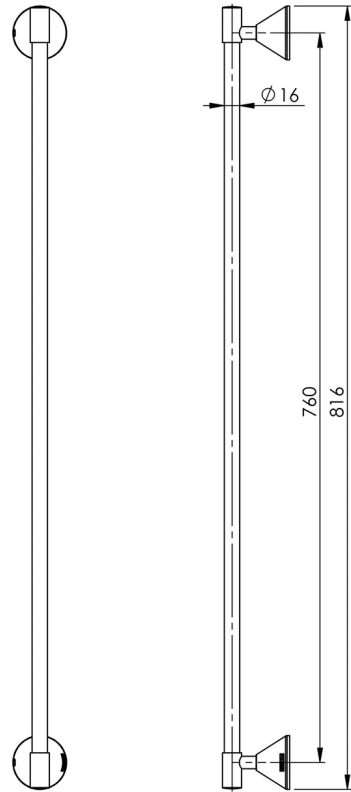

IVY

IVY SINGLE TOWEL RAIL 760MM

SPECIFICATIONS

AVAILABLE IN

YV802 CHR
Chrome

INFORMATION

MAINTENANCE AND CARE:

- All surfaces should be cleaned with mild liquid detergent or soap and water.
- Do not use cream cleaners or citrus based cleaning products, as they are abrasive.
- Use of unsuitable cleaning agents may damage the surface.
- Any damage caused in this way will not be covered by warranty.

Please visit <https://www.phoenixtapware.com.au/warranty> to view the full warranty

While we aim to ensure the specifications shown are correct at time of printing, Phoenix Tapware reserves the right to make modifications without prior notice. Always use the physical product measurements for mark-ups and roughing-in as the line drawing shown may differ from the actual product over time. All measurements are shown in millimetres. Colours may vary from image shown.