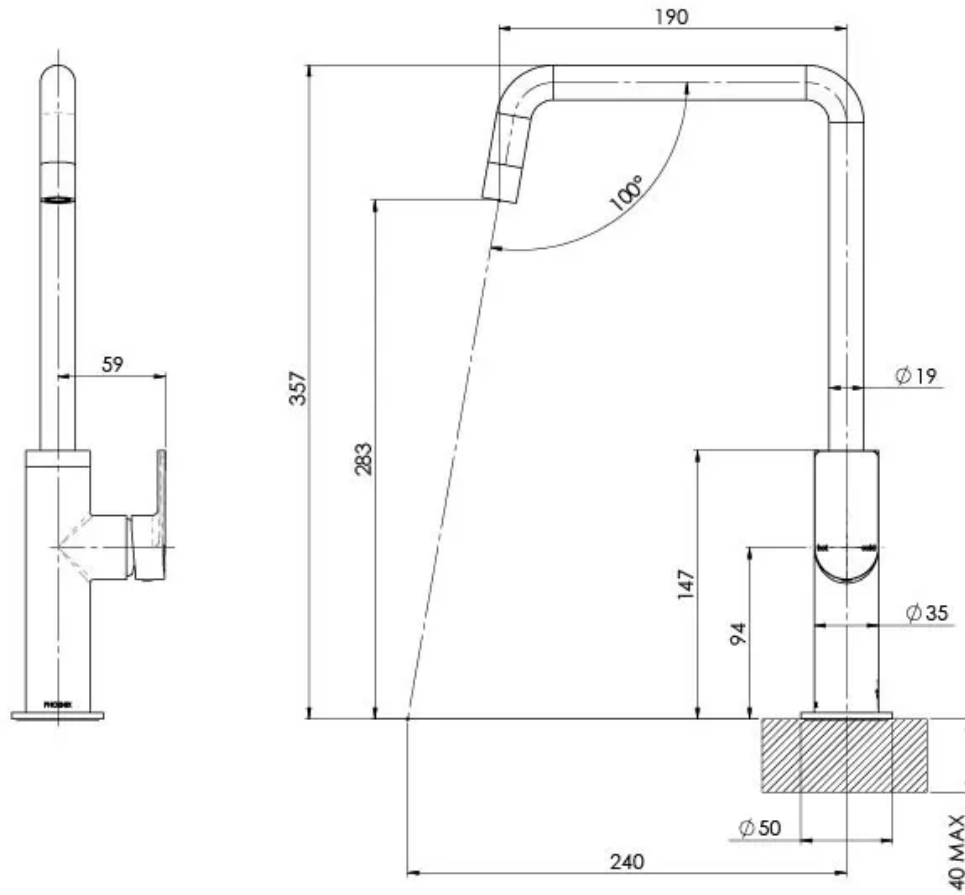

## MEKKO SINK MIXER 190MM SQUARELINE

## SPECIFICATIONS