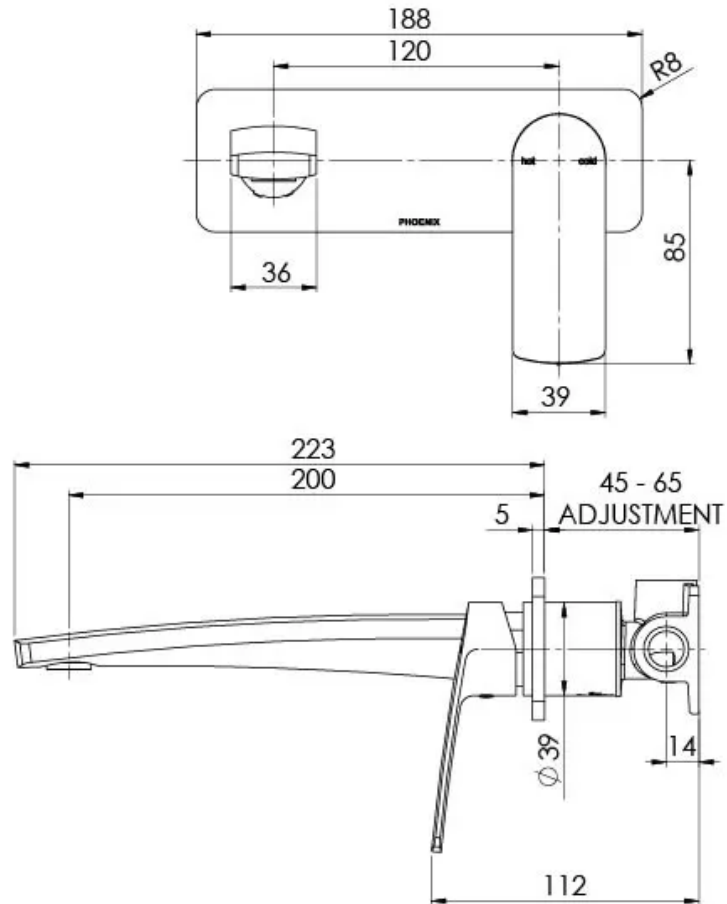

MEKKO

MEKKO WALL BASIN / BATH MIXER SET 200MM

SPECIFICATIONS

AVAILABLE IN

115-7810-00
Chrome

115-7810-40
Brushed Nickel

115-7810-30
Gun Metal

115-7810-10
Matte Black

Please visit <https://www.phoenixtapware.com.au/warranty> to view the full warranty

While we aim to ensure the specifications shown are correct at time of printing, Phoenix Tapware reserves the right to make modifications without prior notice. Always use the physical product measurements for mark-ups and roughing-in as the line drawing shown may differ from the actual product over time. All measurements are shown in millimetres. Colours may vary from image shown.